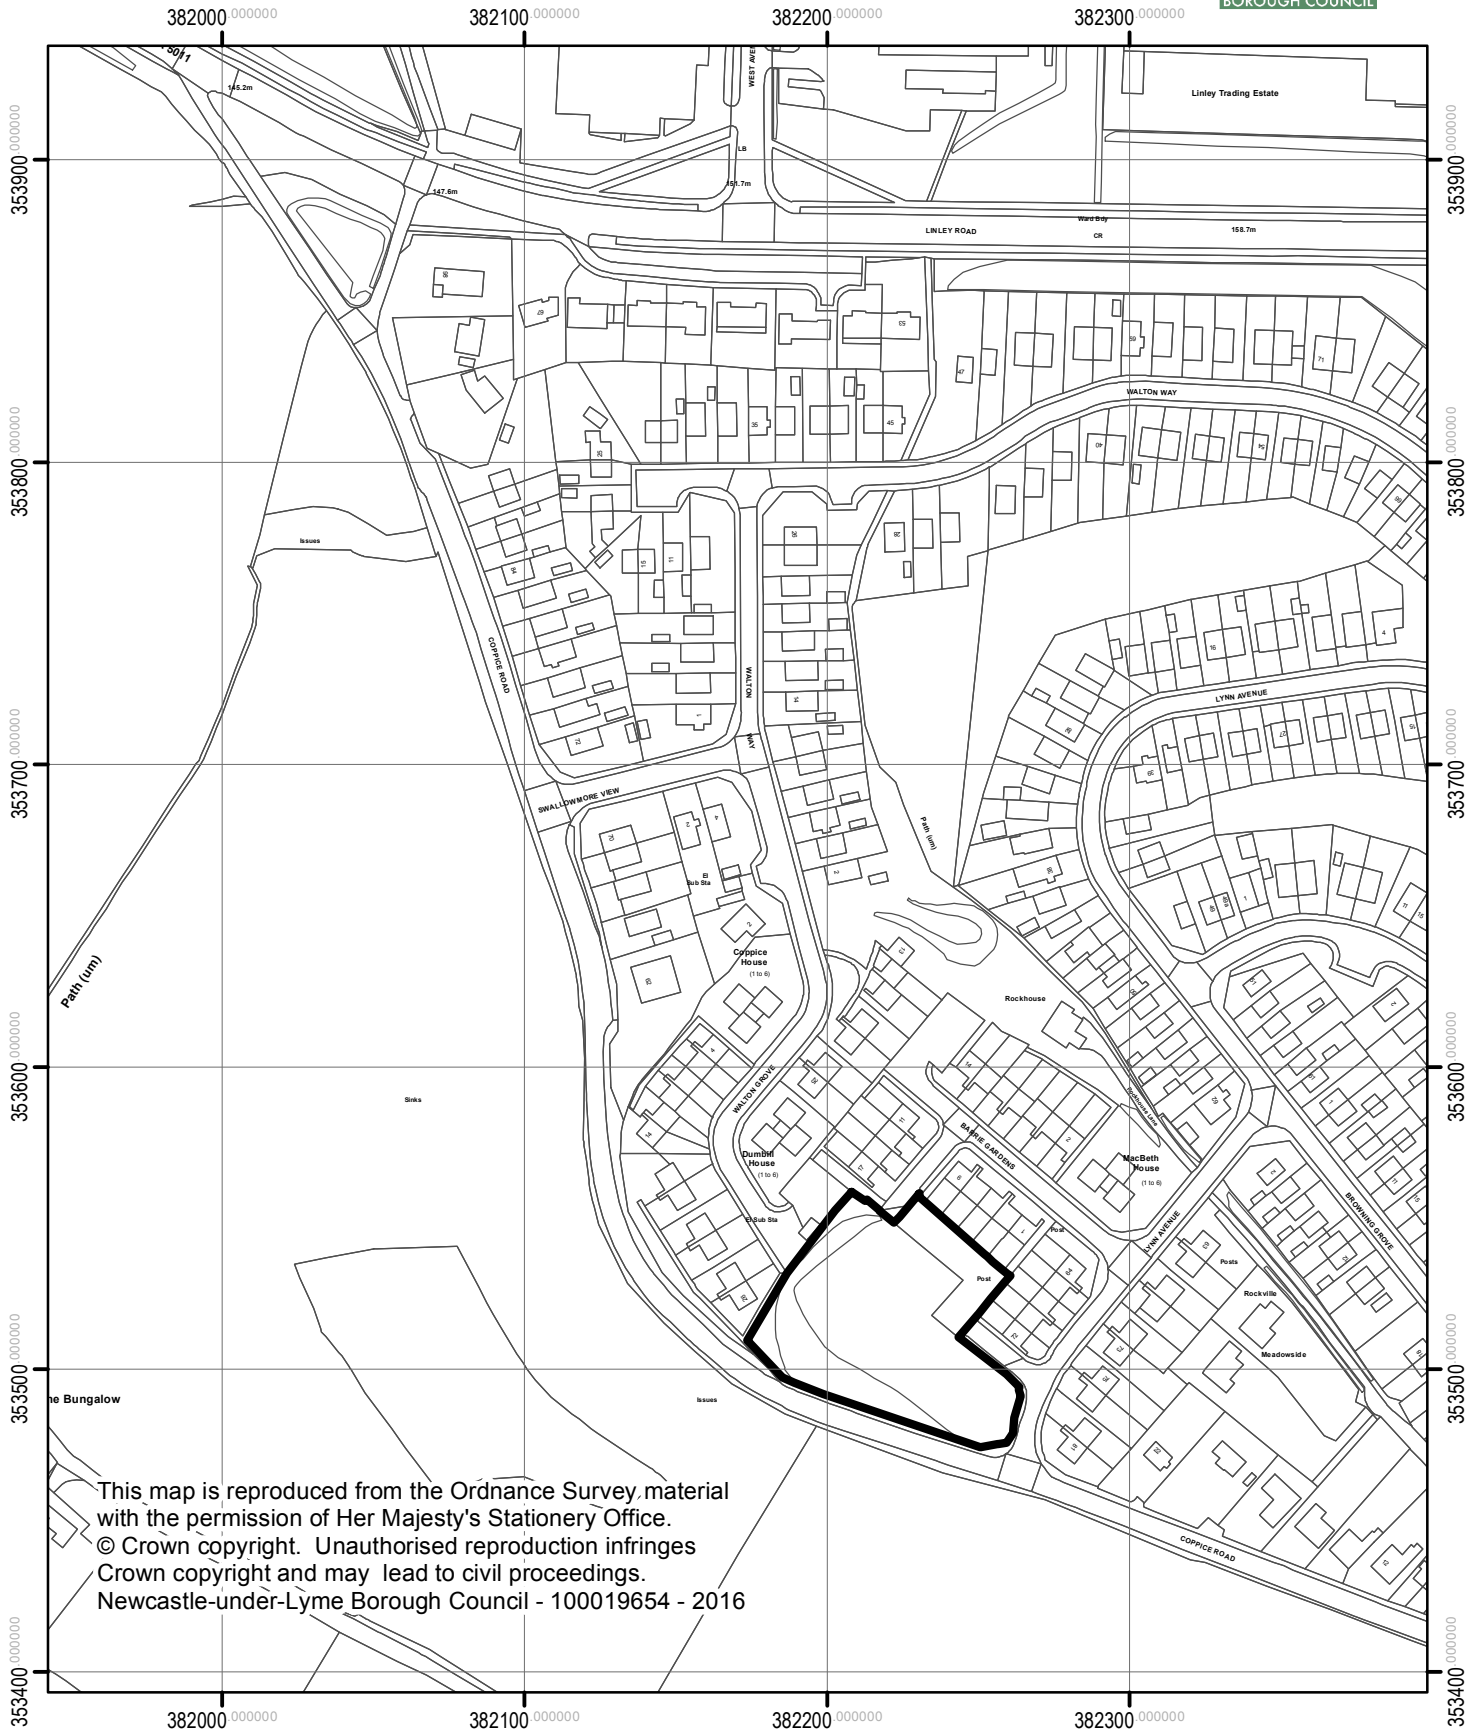

16/00874/FUL Land W of Barrie Gardens, Talke

This map is reproduced from the Ordnance Survey material with the permission of Her Majesty's Stationery Office.
© Crown copyright. Unauthorised reproduction infringes Crown copyright and may lead to civil proceedings.
Newcastle-under-Lyme Borough Council - 100019654 - 2016